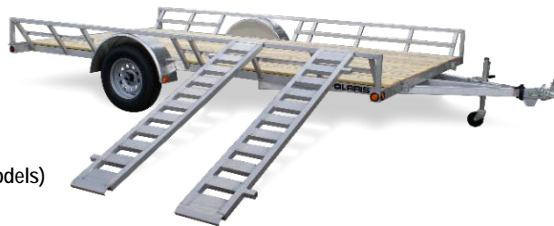

OPEN ATV [83-WIDE]

STANDARD FEATURES

- All-Aluminum Construction
- 24" O/C Crossmembers
- 2"X3" Subframe Tubing
- Leaf Spring Axles
- Custom Angle Side Rails for Low Profile Side Loading
- Rear & Front Stowing Removable 8' Ramps (8' Front/Rear 83-Wide)
- 5/4" Pressure Treated Decking
- (2) 5000# Safety Chains
- Recessed Rubber Mounted LED Lights
- 1200# Wheel Jack
- 3500# Wishbone Style Coupler w/2" Ball
- 4-Way Flat Power Connection (7-way Braked Models)
- Limited 1 Year Warrantny

STANDARD SPECIFICATIONS & PRICING

TRAILER MODEL	PATV83X14	PATV83X20
DECK WxL	7'X14'	7'X20'
OVERALL WxL	8'X18'	8'X24'
DECK HEIGHT		
HITCH HEIGHT	18"	18"
DECKING	5/4" PT	5/4" PT
SURFACE MNT. D-RINGS	OPTIONAL	OPTIONAL
AXLES-QTY/RATING	1-3500#	2-3500# Braked
WHEELS	15" Silver Mods	15" Silver Mods
TIRES	205/75R15	205/75R15
GVWR	2990#	6000#
CURB WEIGHT	904#	1372#
PAYLOAD	2086#	4628#
WHEELJACK	Yes	Yes